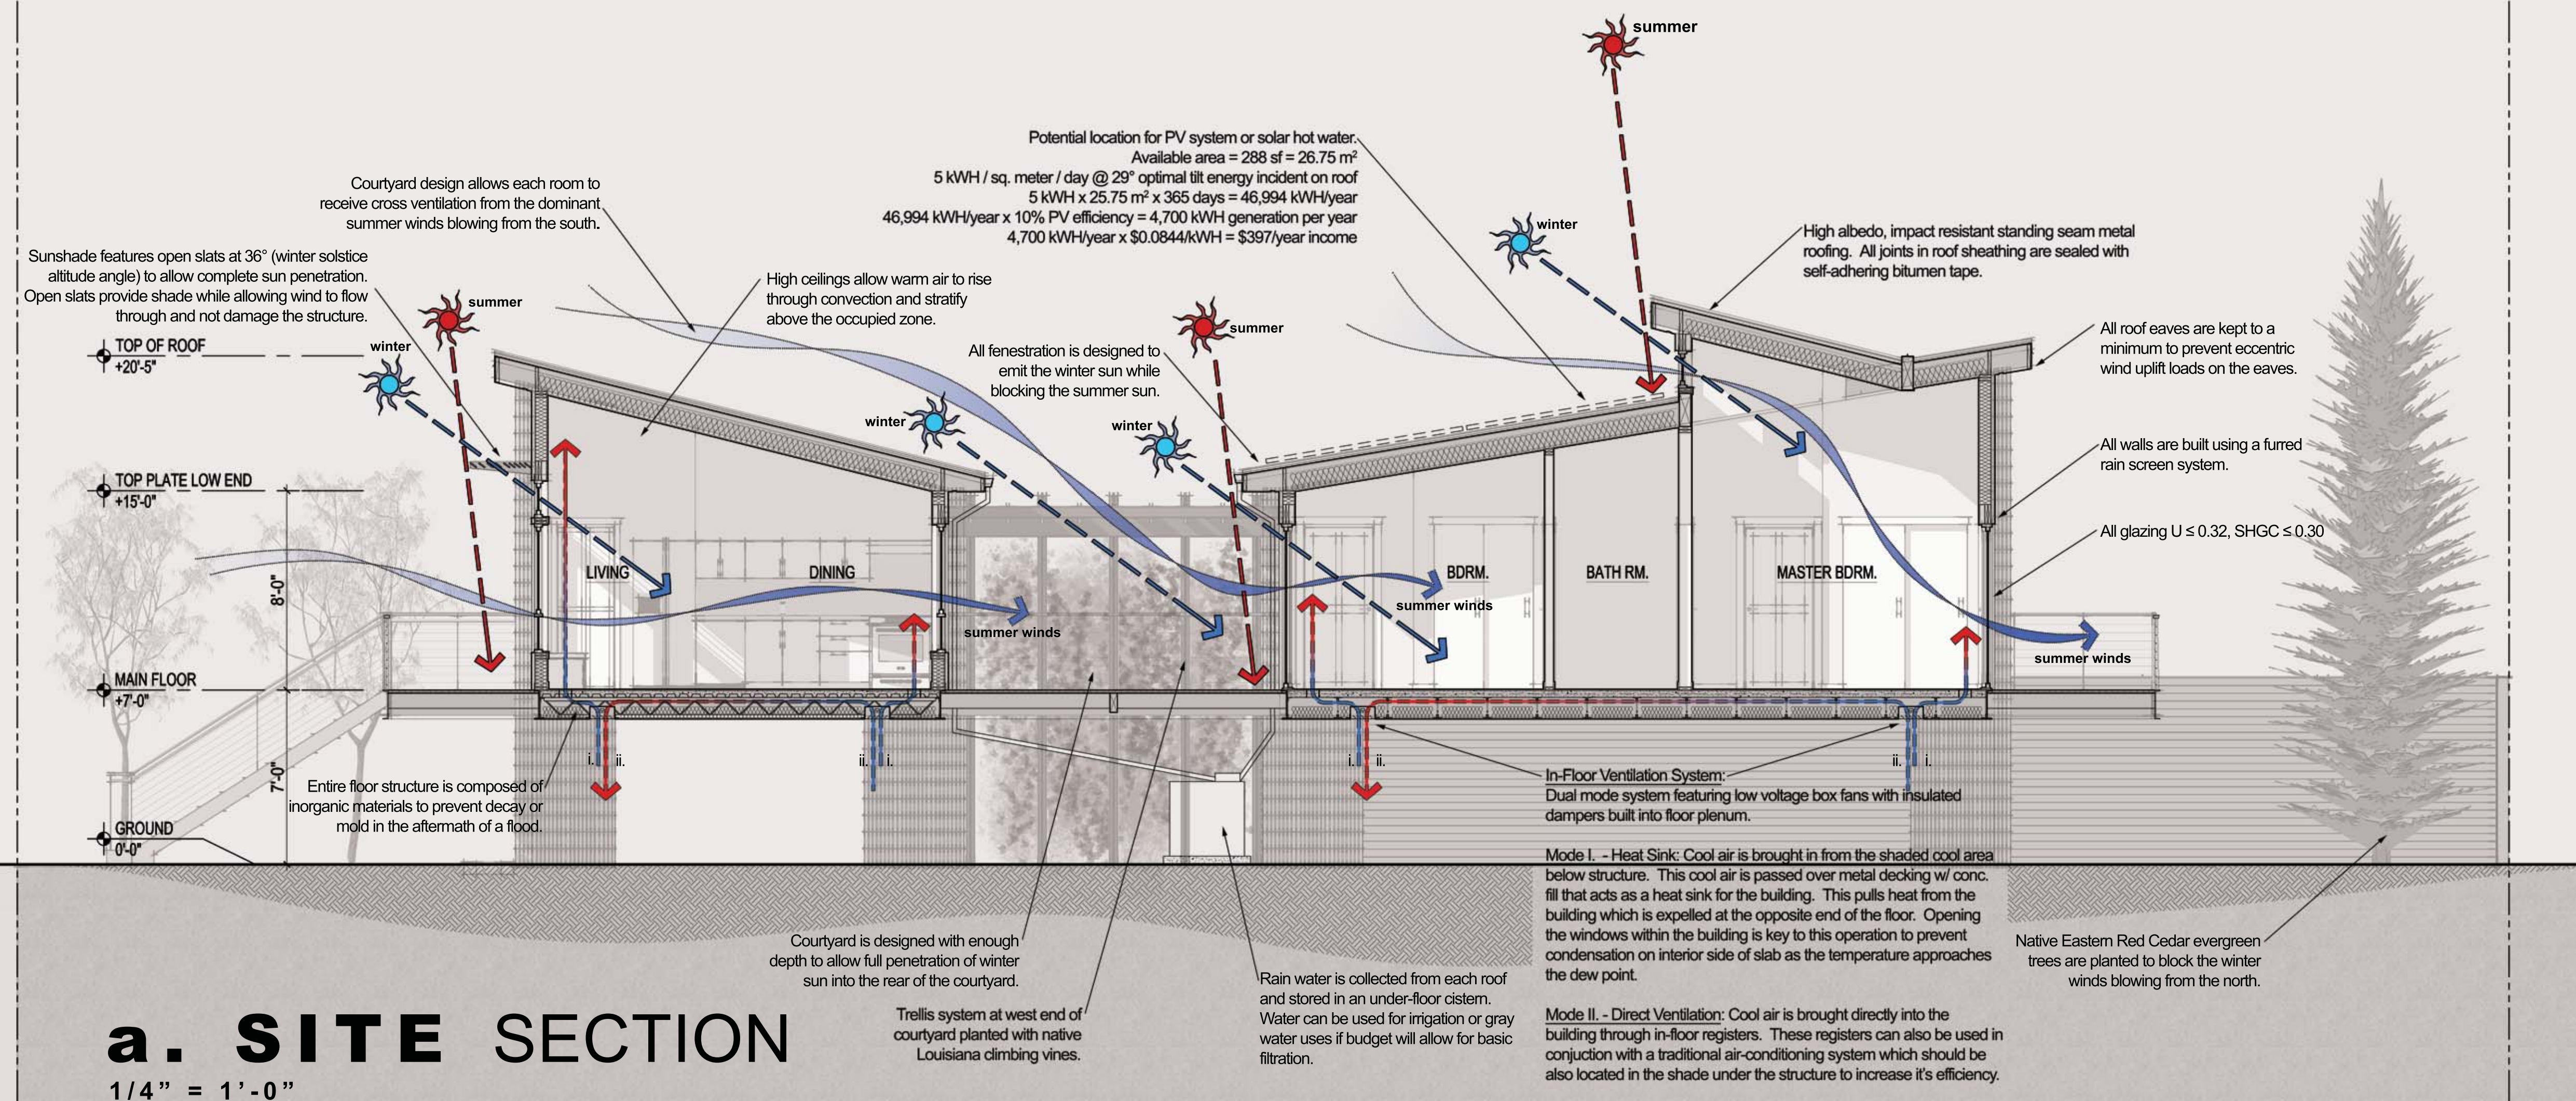

VIEW FROM KITCHEN LOOKING SOUTH: SUMMER SOLSTICE @ NOON

VIEW INTO COURTYARD: AUGUST @ 4PM

a. SITE SECTION
1/4" = 1'-0"

c. WALL SECTION
3/4" = 1'-0"

b. WALL SECTION
3/4" = 1'-0"