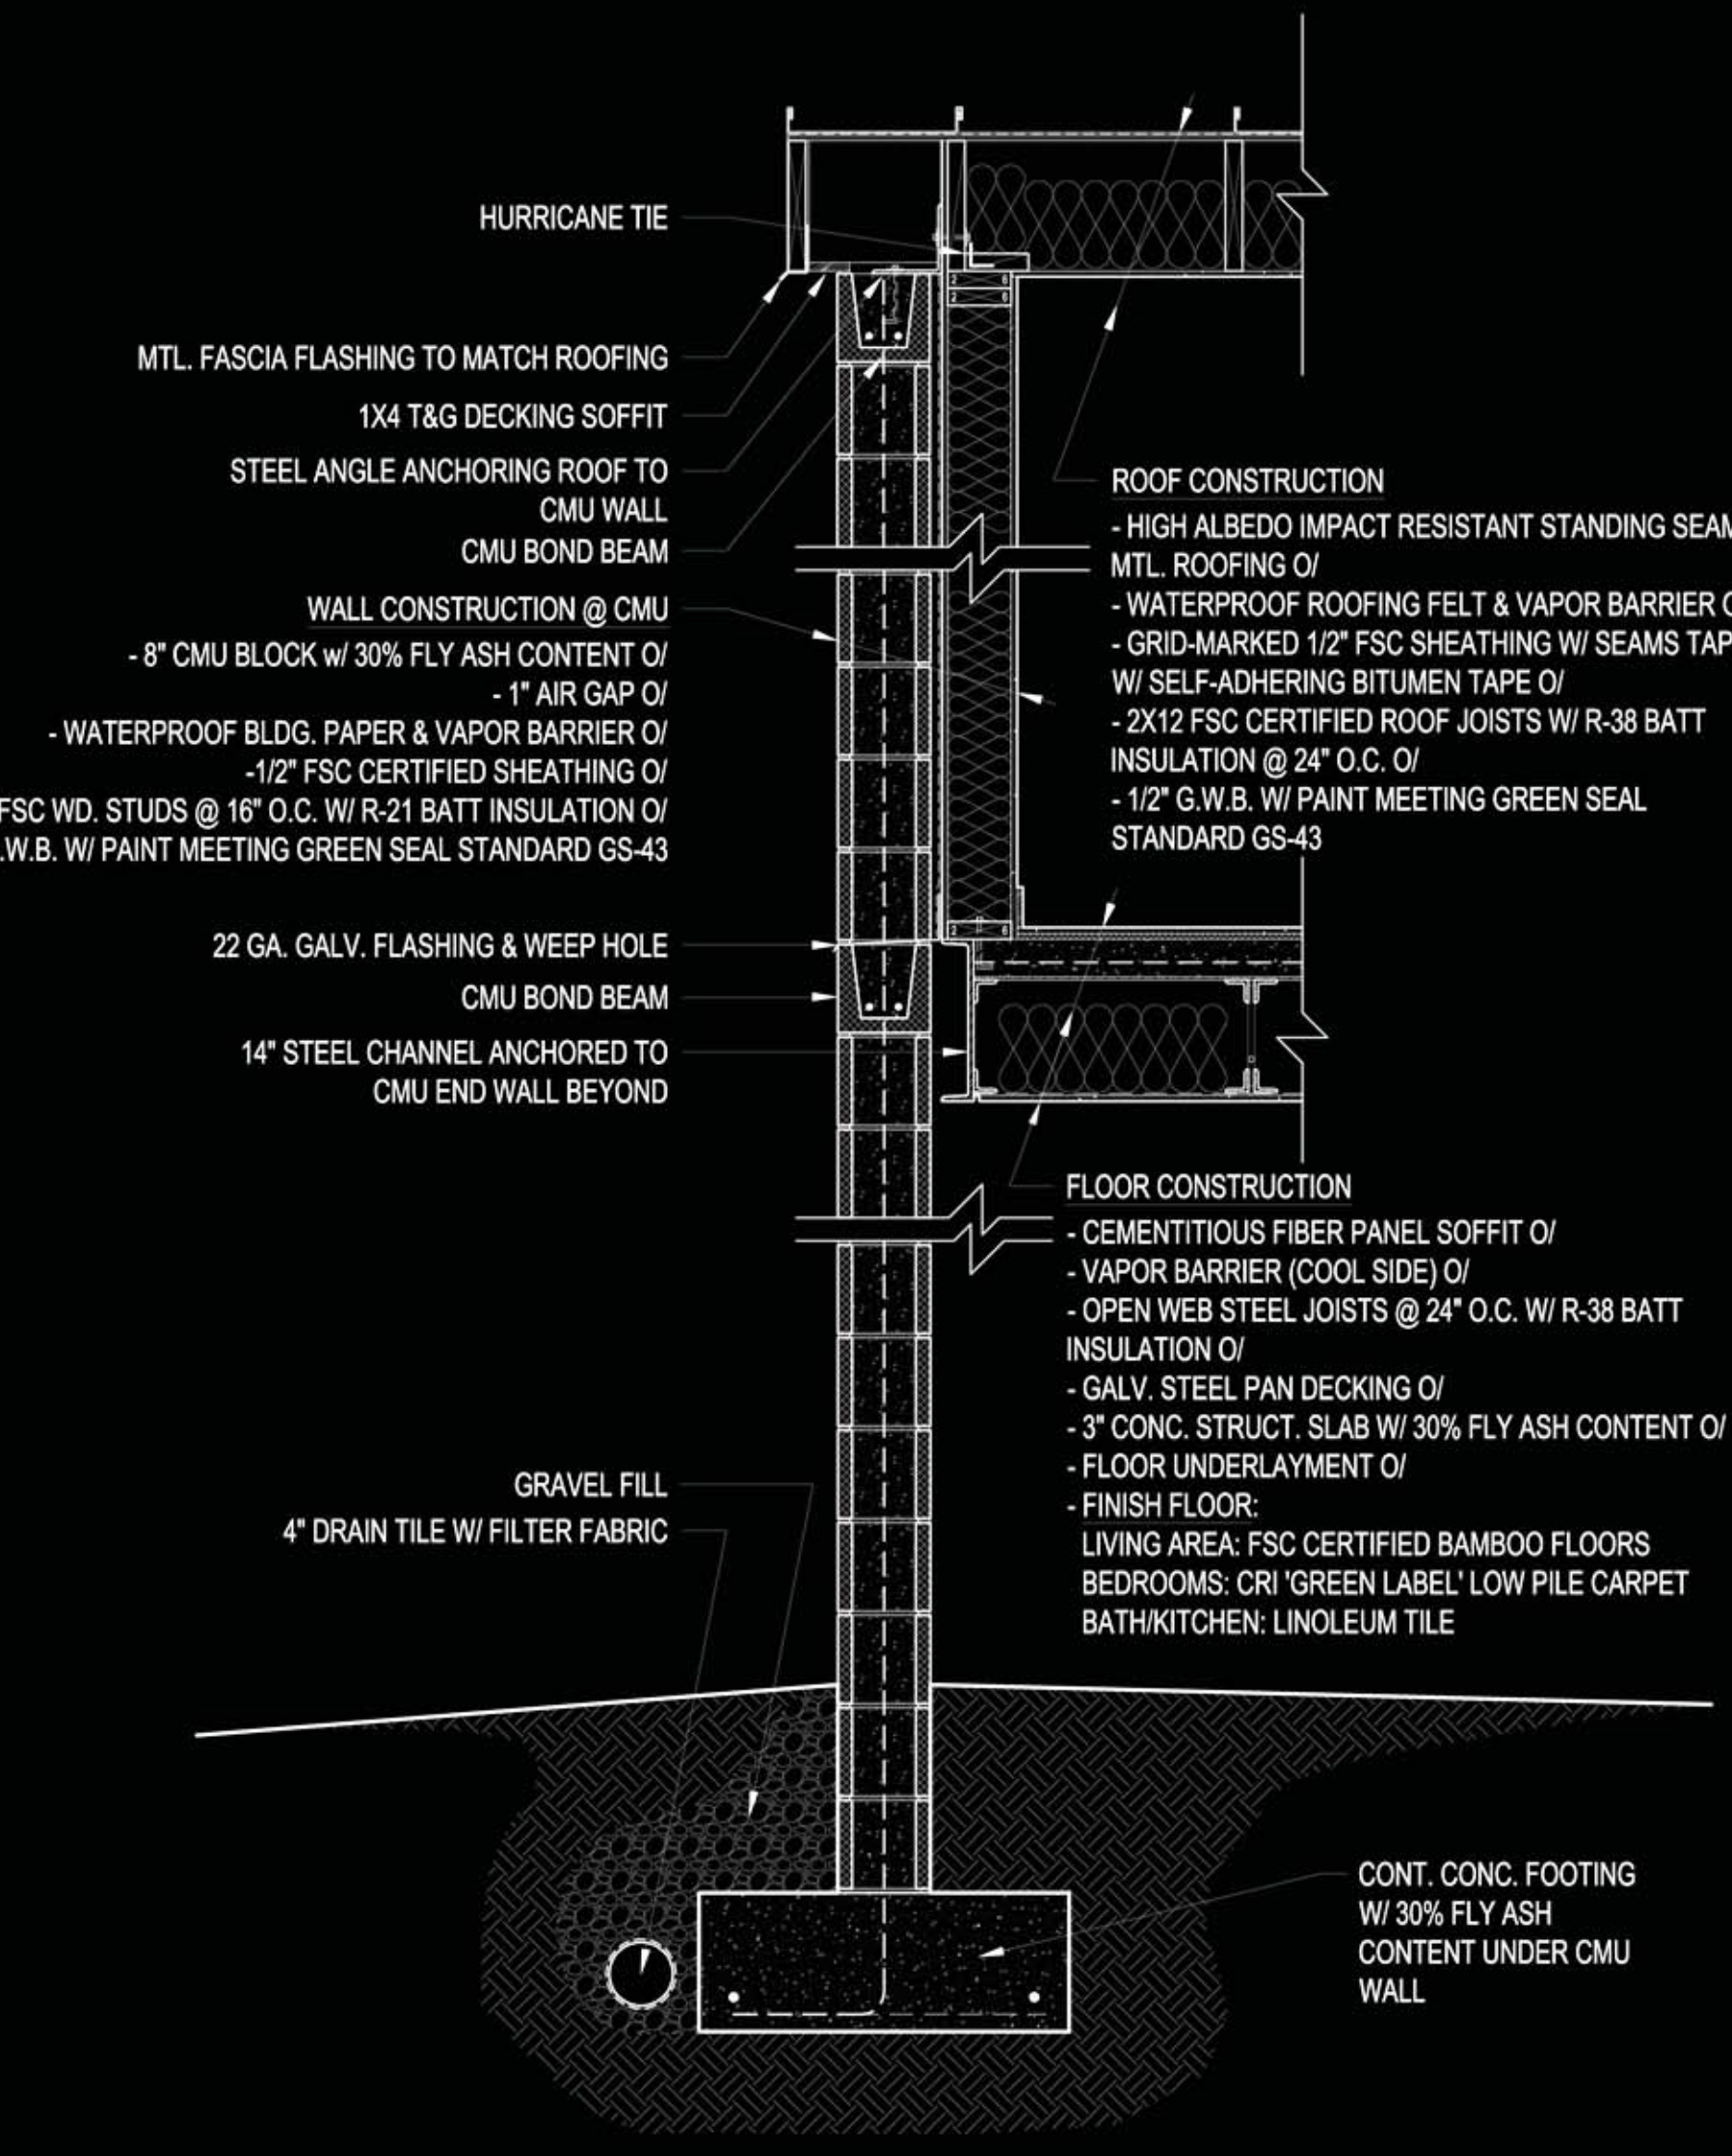

VIEW FROM KITCHEN LOOKING SOUTH: SUMMER SOLSTICE @ NOON

VIEW INTO COURTYARD: AUGUST @ 4PM

a. SITE SECTION
1/4" = 1'-0"

c. WALL SECTION
3/4" = 1'-0"

b. WALL SECTION
3/4" = 1'-0"